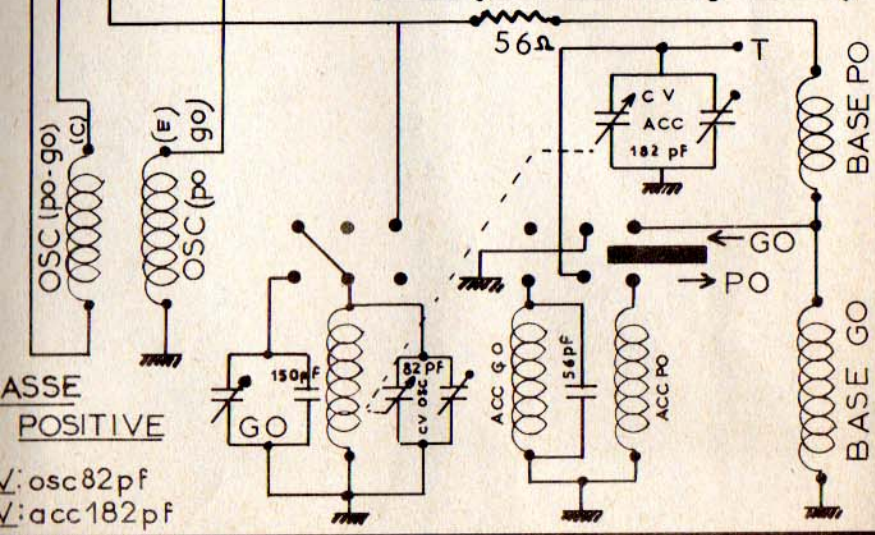

# 301 PYGMY - RADIO

GAMMES COUVERTES		ALIMENTATION	HP. ANT. V.
PO	520kcs		
	1620kcs		
GO	154kcs		
	280kcs		

√: osc 82 pF  
 √: acc 182 pF